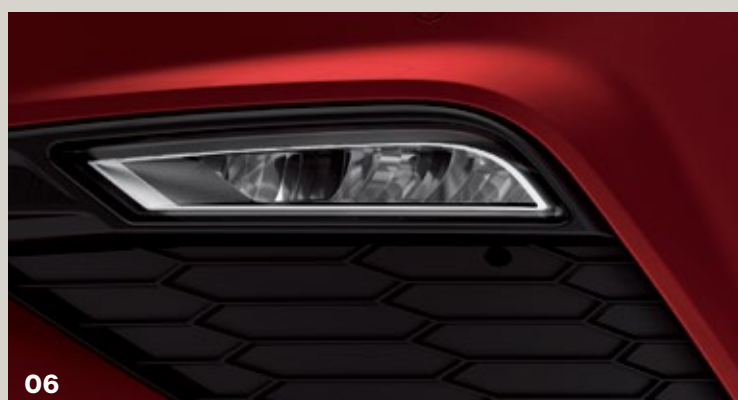

Exterior Equipment

17" alloy wheels with 225/45/R17 tyres	■
LED Daytime Running Light	■
SEAT Full LED head lamps with dynamic head light range adjustment	■
Full LED tail lamps with LED number plate lights	■
Dark tinted windows	■
Roof spoiler	■
Tilting / sliding sunroof	■

06

09

01 Climatronic air condition

02 17" Dynamic alloy wheel

03 SEAT Full LED head lamps

04 Tilting / sliding sunroof

05 Cruise Control

06 LED front fog lamps